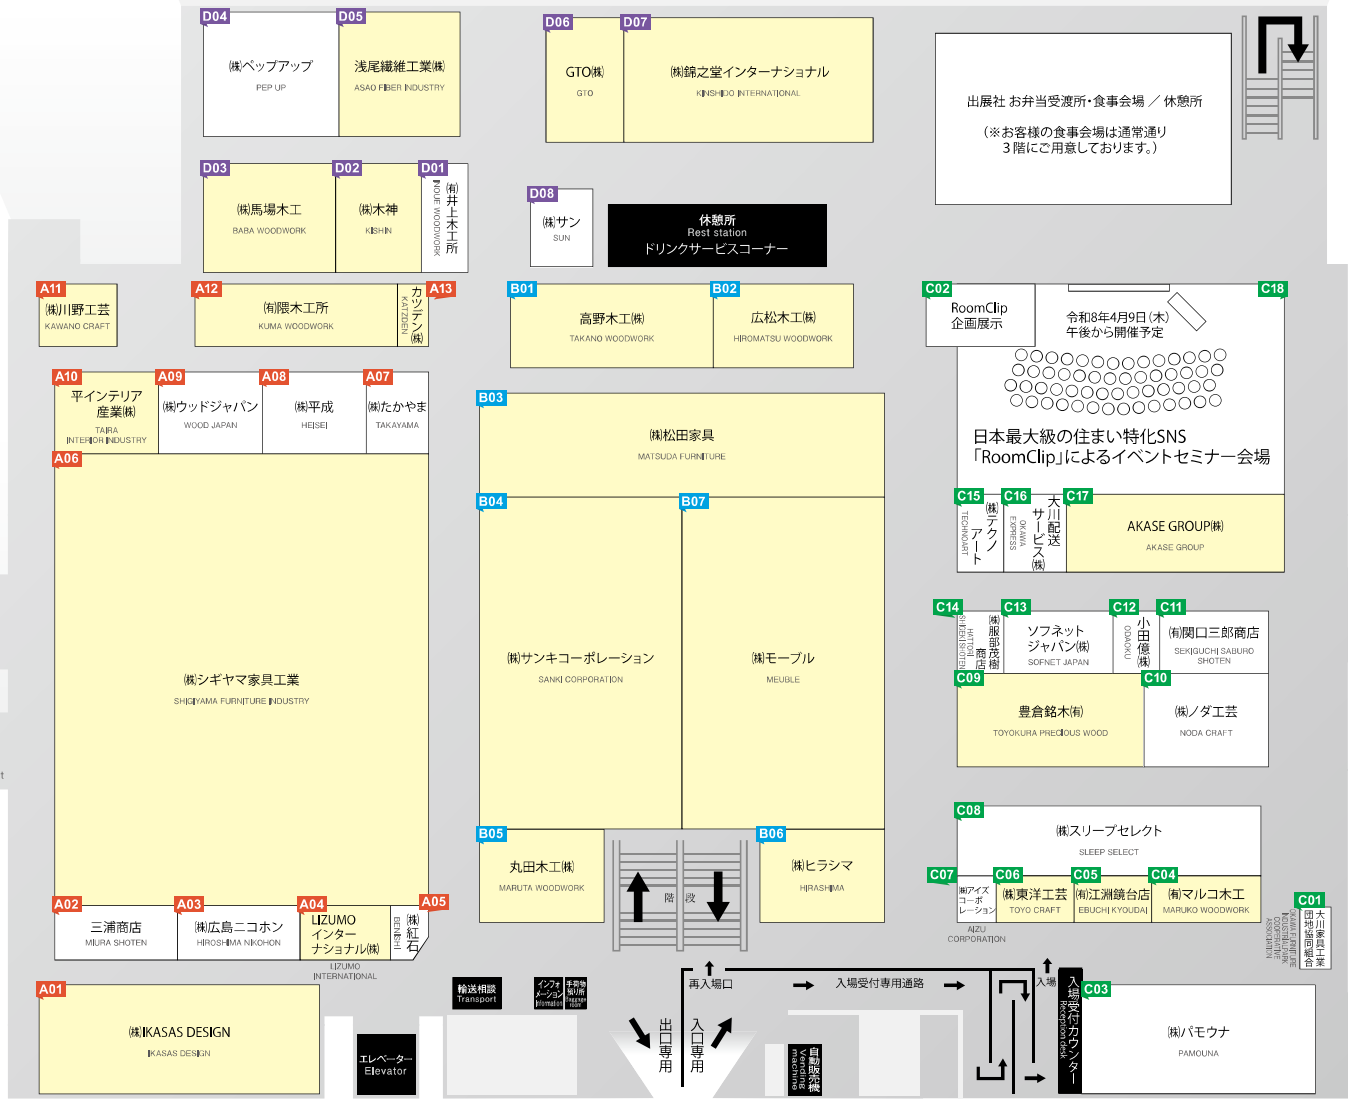

Exhibitors List [1F] Japan Interior Synthesis Exhibition 2026 4/8 WED 9 THU 4/9 9:00-17:00

大川産業会館

〒831-0016 福岡県大川市大字通見221-3
221-3 Sakemi, Okawa City, Fukuoka, 831-0016, Japan

1F

Okawa Industry Center 1st floor

館内無断撮影禁止

搬入口付近完全禁煙
喫煙は所定の場所にてお願いします。

- ネット・通信販売対応
  Online and Mail order
- 別注・コンラクト対応
  Bespoke and Contract
- 輸出対応
  Shipping abroad
- 国内製造(生産)
  Made in Japan